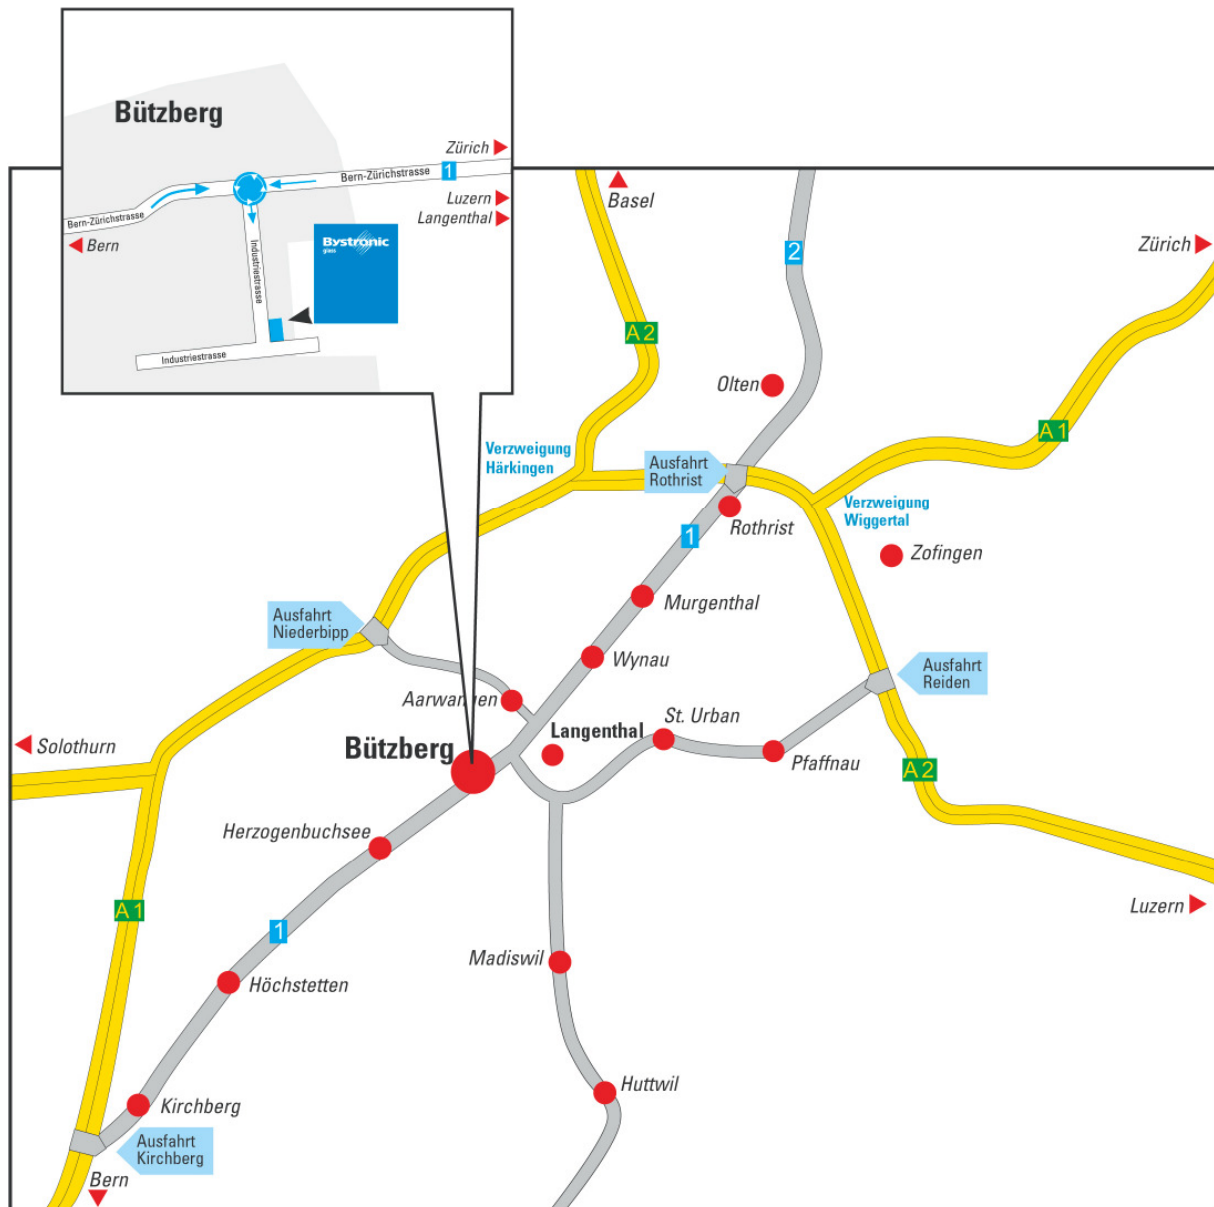

Map details

Bystronic Maschinen AG
Industriestrasse 5
CH – 4922 Bützberg

Phone +41 (0)62 958 77 77
Fax +41 (0)62 958 76 76
e-mail: bystronic@bystronic-glass.com
www.bystronic-glass.com

Description

By car

Highway (Autobahn) A1 Zürich - Bern.

- Exit Niederbipp (Langenthal)
- direction Langenthal until city limit
- turn right at the round about, direction Bern
- drive until next town (Bützberg)
- take the first road on your left after the city limit (direction "Industrie")
- go straight ahead, the Bystronic office building is located on your left after about 200 meters.

Calculated from leaving the A1 at Niederbipp, you will be at Bystronic in approx. 15 minutes.

By train

Langenthal is located on the main traffic line Bern - Zürich

- Bern - Langenthal
- Zürich - Langenthal
- Basel - Olten - Langenthal
- Luzern - Olten - Langenthal

in Langenthal you will be picked up by us (approx. 5 Km to Bystronic)

By plane

There are three international airports within a radius of 100 km

Airports	Distances
Zürich Kloten	Zürich - Bützberg: 75 km
Basel Mulhouse	Basel - Bützberg: 60 km
Bern Belpmoos	Bern - Bützberg: 45 km